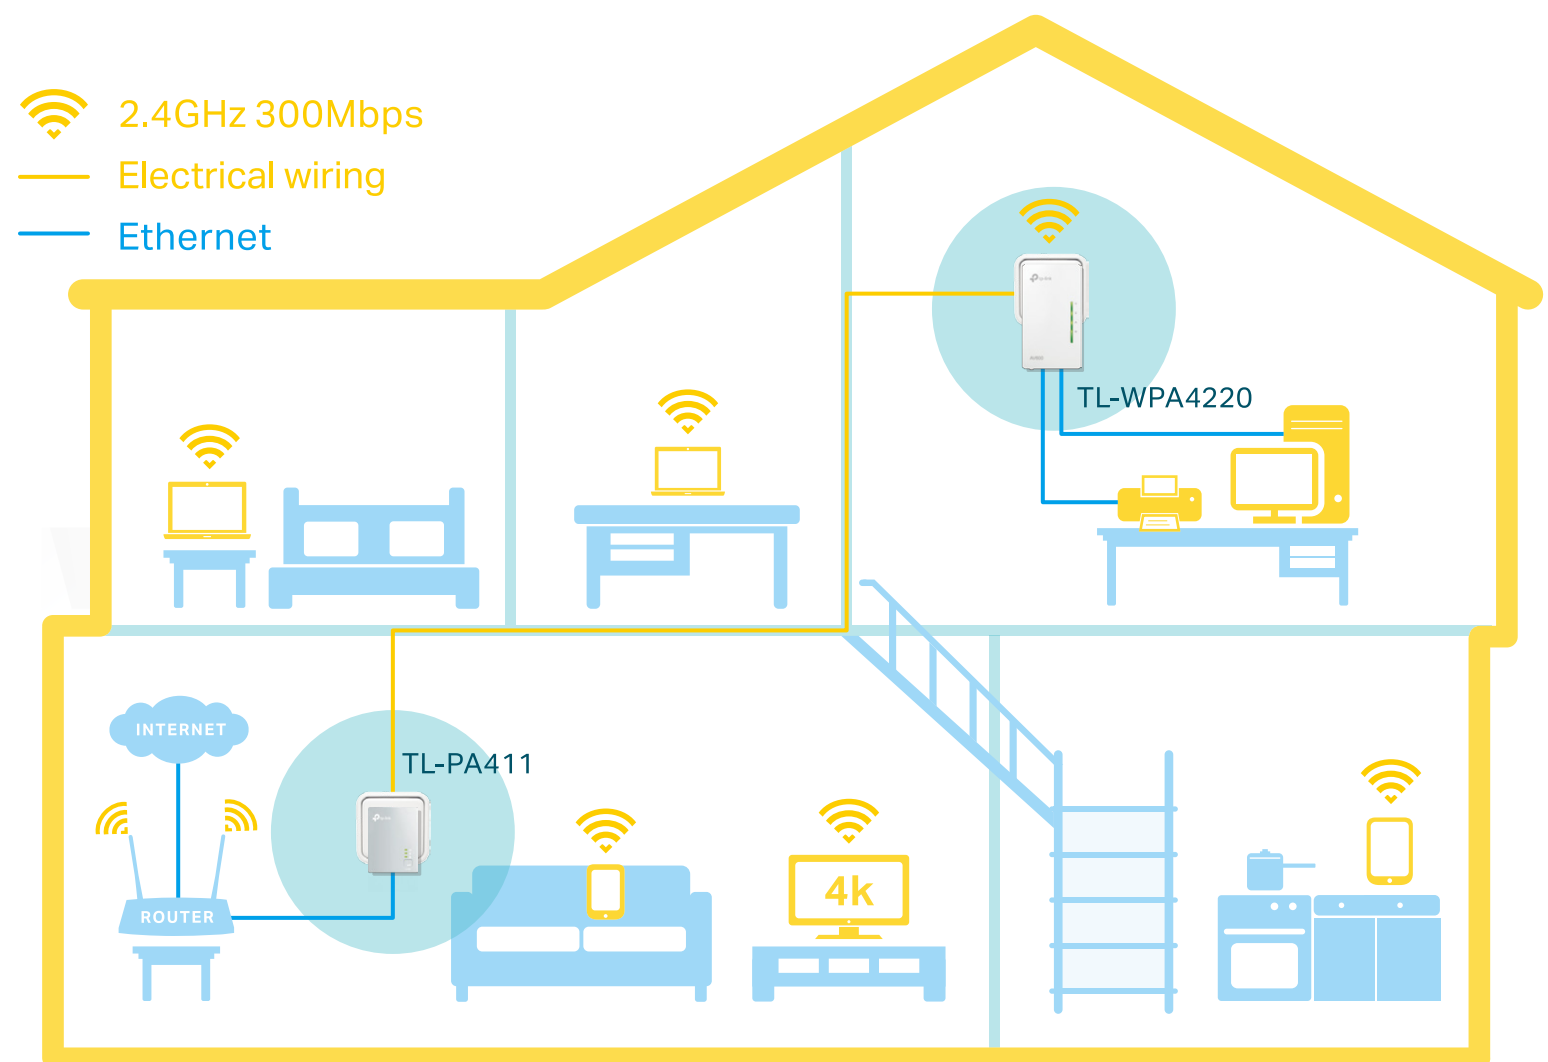

Copy your wireless network name (SSID) and password from your router instantly by pressing the Wi-Fi Clone button.

Settings in Sync with Wi-Fi Move

Any changes made to network settings will be automatically applied across the entire network.

Highlights

600Mbps over Powerline

HomePlug AV standard providing up to 600Mbps high speed data transmission over a home's existing electrical wiring, ideal for lag-free HD or 3D video streaming and online gaming.

300Mbps Wi-Fi

Extend 300Mbps wireless connections to previously hard-to-reach areas of your home and office.

Features

Speed

- Wireless N Standard – Wi-Fi speed of up to 300Mbps
- HomePlug AV – Provides up to 600Mbps high-speed data transmission over a home's existing electrical wiring
- Multiple Ethernet Ports – Create faster connections with PCs, consoles, STB and more
- Speed Optimization – Supports IGMP managed multicast IP transmission, optimizing IPTV streaming

Range

- 300 meters Range – Up to 300 meters/1000 feet range over existing electrical wiring

Ease of Use

- Wi-Fi Clone – Allows powerline extenders to copy the network name (SSID) and password from your router with one simple touch
- Wi-Fi Move – Automatically adopts Wi-Fi settings from your existing powerline network
- TP-Link tpPLC – Allows you to easily manage your network using the intuitive tpPLC App or the tpPLC Utility
- Plug, Pair and Play – Set up your powerline network in minutes