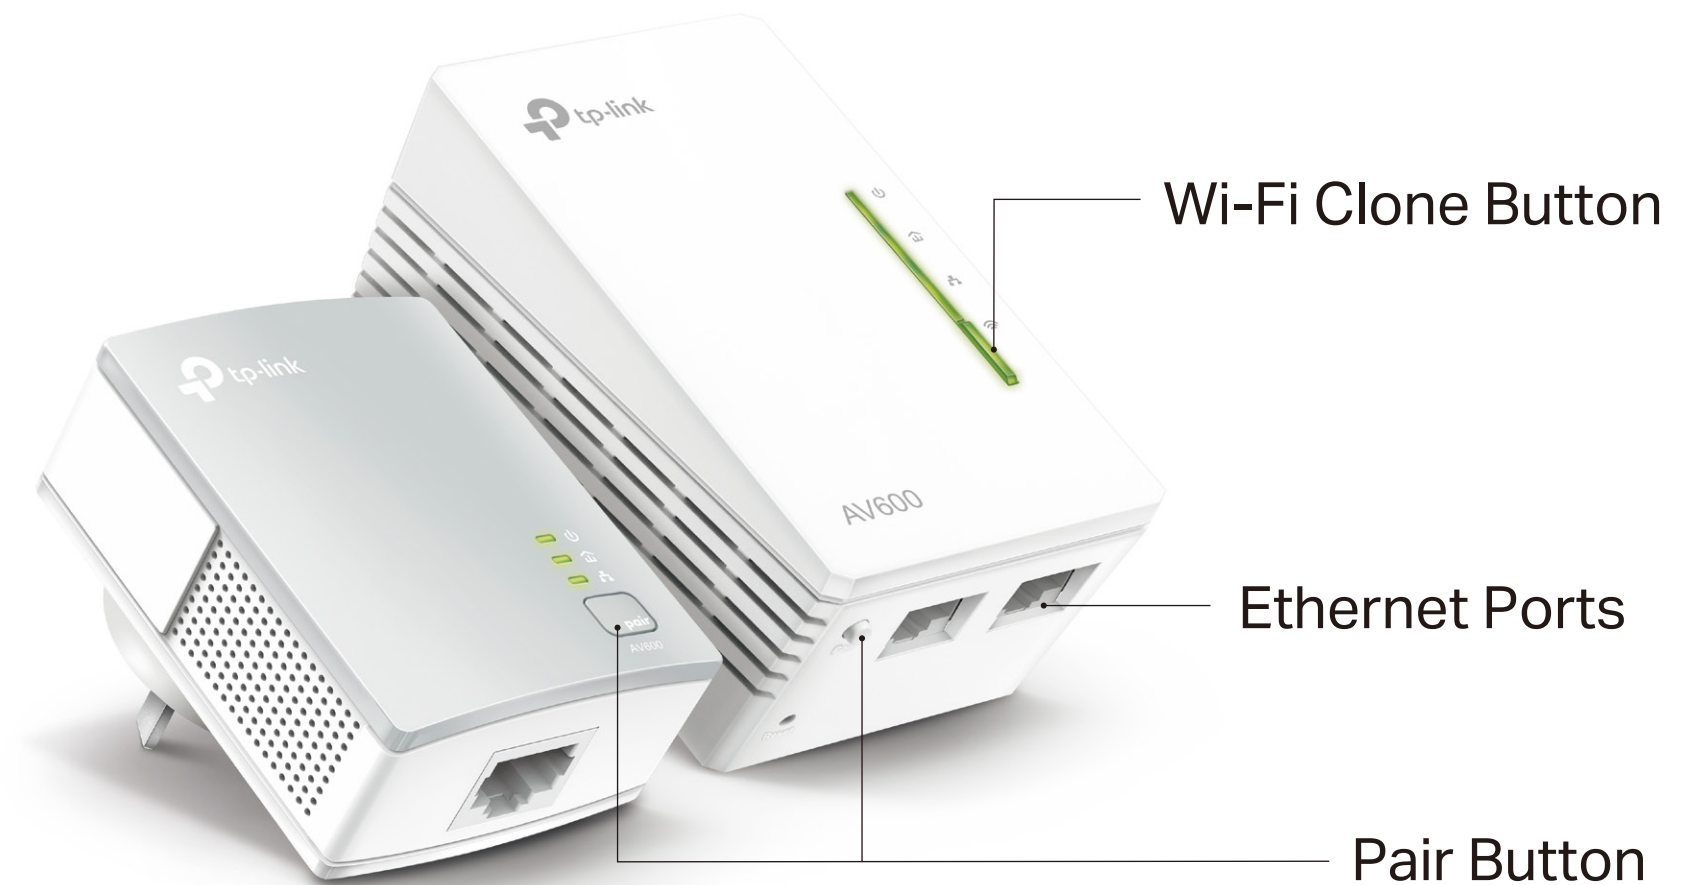

Specifications

Hardware

- Transmission Speeds:
  - Powerline: up to 600 Mbps
  - Ethernet: 10/100 Mbps
- Standards and Protocols:
  - HomePlug AV, IEEE 1901, IEEE 802.3, IEEE 802.3u, IEEE 802.11b/g/n
- Interface:
  - TL-WPA4220: 2 Ethernet Ports
  - TL-PA411: 1 Ethernet Port
- Plug Type: AU
- Button: Pair, Reset, Wi-Fi Clone
- LED Indicator: Power, Powerline, Ethernet, Wi-Fi
- Dimensions (W x D x H):
  - TL-WPA4220: 3.7 × 2.1 × 1.6 in. (94 × 54 × 40 mm)
  - TL-PA411: 2.6 × 2.0 × 1.1 in. (65 × 52 × 28.5 mm)
- IGMP: IGMP v1/v2/v3
- Power Consumption:
  - TL-WPA4220: Maximum: 5.6W, Typical: 5.2W
  - TL-PA411: Maximum: 2.6W, Typical: 2.3W
- Range: Up to 300 meters/1000 feet over existing electrical wiring
- Compatibility:
  - Compatible with all HomePlug AV & AV2 standard powerline adapters