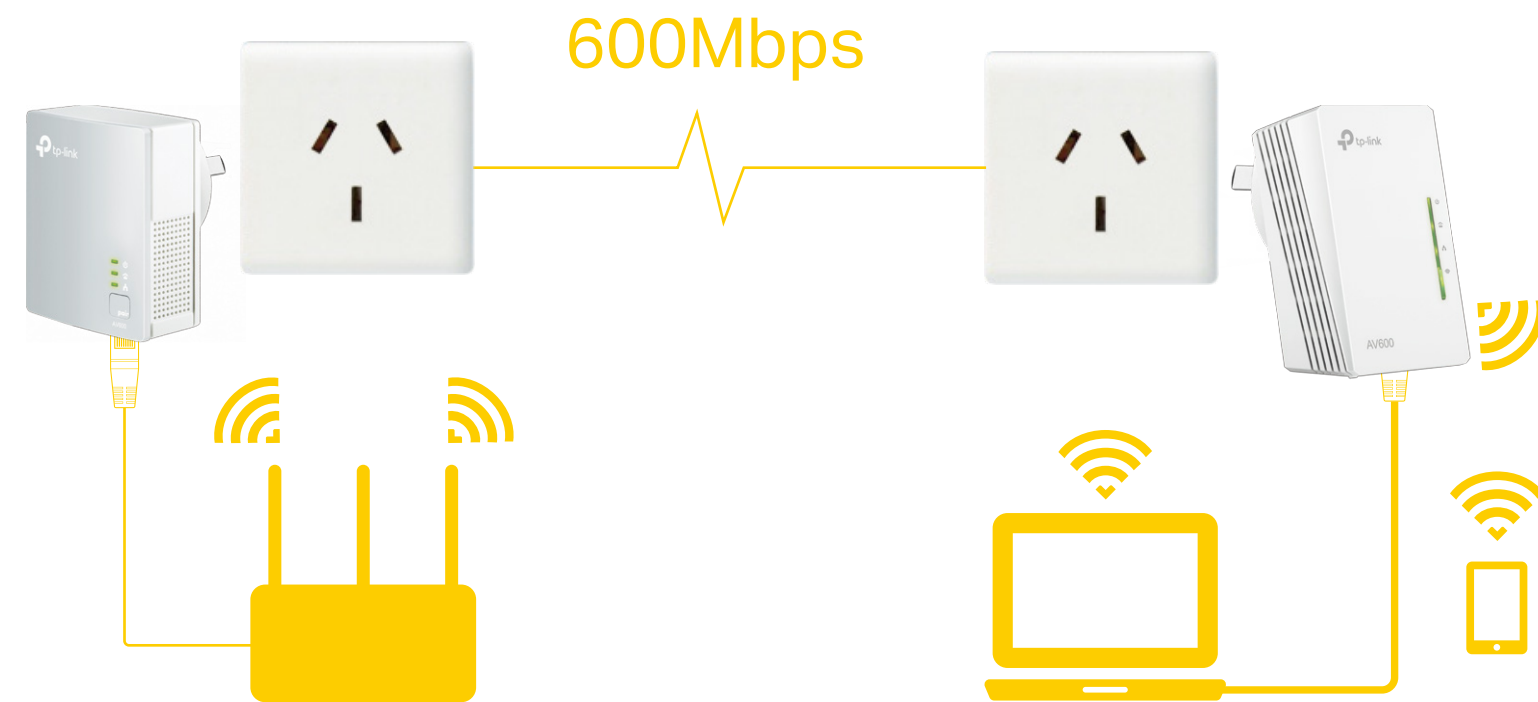

Copy your wireless network name (SSID) and password from your router instantly by pressing the Wi-Fi Clone button.

Settings in Sync with Wi-Fi Move

Any changes made to network settings will be automatically applied across the entire network.

Highlights

600Mbps over Powerline

HomePlug AV standard providing up to 600Mbps high speed data transmission over a home's existing electrical wiring, ideal for lag-free HD or 3D video streaming and online gaming.

300Mbps Wi-Fi

Extend 300Mbps wireless connections to previously hard-to-reach areas of your home and office.

Features

Speed

- Wireless N Standard – Wi-Fi speed of up to 300Mbps
- HomePlug AV – Provides up to 600Mbps high-speed data transmission over a home's existing electrical wiring
- Multiple Ethernet Ports – Create faster connections with PCs, consoles, STB and more
- Speed Optimization – Supports IGMP managed multicast IP transmission, optimizing IPTV streaming

Range

- 300 meters Range – Up to 300 meters/1000 feet range over existing electrical wiring

Ease of Use

- Wi-Fi Clone – Allows powerline extenders to copy the network name (SSID) and password from your router with one simple touch
- Wi-Fi Move – Automatically adopts Wi-Fi settings from your existing powerline network
- TP-Link tpPLC – Allows you to easily manage your network using the intuitive tpPLC App or the tpPLC Utility
- Plug, Pair and Play – Set up your powerline network in minutes